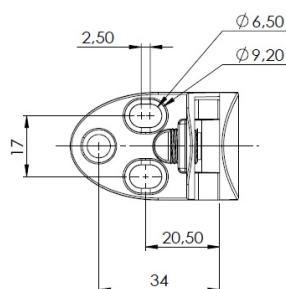

PRODUCT SHEET

Description:

Glass Door Hinge "Badge II" Top+Bottom, BLK, Inset Doors, F/ Glass Thickness 4-6mm. 1 Zamak Screw W/PVC Tip, Catch Made, Of ABS Plastic

Item number:

15.06.202-5

Units	Box	Carton	HS Code	Barcode
Pair	10	100	8302100090	 5704866492553

Screw recommendation:
Euro-screw Ø6.3mm.
CSK-screw Ø4.5mm.

SISO A/S

Mileparken 11
DK-2740 Skovlunde
Denmark
VAT: DK 24786013

Phone +45 45 830 900

www.siso.dk
siso@siso.dk

Danske Bank
Nytorv Branch
Copenhagen
SWIFT: DABADKKK