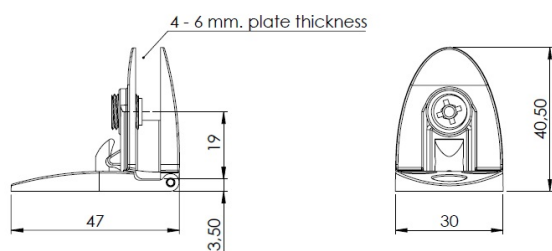

PRODUCT SHEET

Description:

Glass Door Hinge "Badge II" Top+Bottom, BLK, Inset Doors, F/ Glass Thickness 4-6mm. 1 Zamak Screw W/PVC Tip, Catch Made, Of ABS Plastic

Item number:

15.06.202-5

Units	Box	Carton	HS Code	Barcode
Pair	10	100	8302100090	 5704866492553

Screw recommendation:
Euro-screw Ø6.3mm.
CSK-screw Ø4.5mm.

SISO A/S

Mileparken 11
DK-2740 Skovlunde
Denmark
VAT: DK 24786013

Phone +45 45 830 900

www.siso.dk
siso@siso.dk

Danske Bank
Nytorv Branch
Copenhagen
SWIFT: DABADKKK